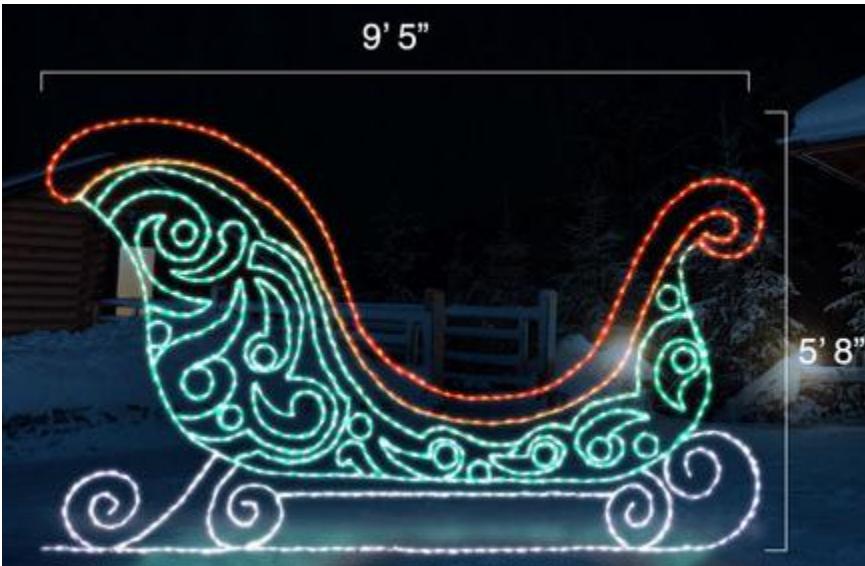

Rental Displays

Please contact us before registering to rent a display from us. First come, first serve on all rentals.

SMALL Displays - \$225 Rental

Santa Cop w/Elf Robber (*Animated Elf Kicking Feet*)

Elf Swinging on a Bell *Animated*

7' Christmas Story Leg Lamp

Candle & Poinsettia

Green Sleigh

Flying Angel

Not Available/Rented

Not Available/Rented

7' Shooting Star with Animated inner Star (Warm White to Multi Color)

Not Available/Rented