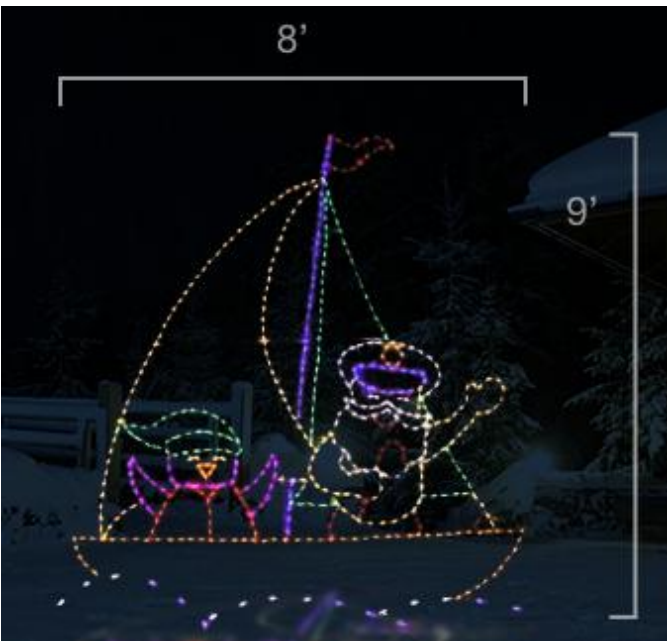

Rental Displays

Please contact us before registering to rent a display from us. First come, first serve on all rentals.

MEDIUM Displays - \$375 Rental

Elf Guiding Reindeer w/LED Trees

Capt. Santa & Penguin Sailing *Animated Flag & Water*

Caroler Scene

Tree Lot

Large Colorful Feliz Navidad Motif

Support our Troops Scene (*Animated*)

Not Available/Rented

Hanukkah Sign w/Dreidel and Menorah

Not Available/Rented

5' x 10' Animated Joy Sign. Spells out Joy 1 letter at a time.

Cartwheeling Elf (*Animated*)

Not Available/Rented

8' Tall Animated O Holy Night Display

Not Available/Rented

2, 7' Tall Nutcrackers

Santa & Elf / Naughty Nice (Animated)

Skiing Duo

Toy Scene