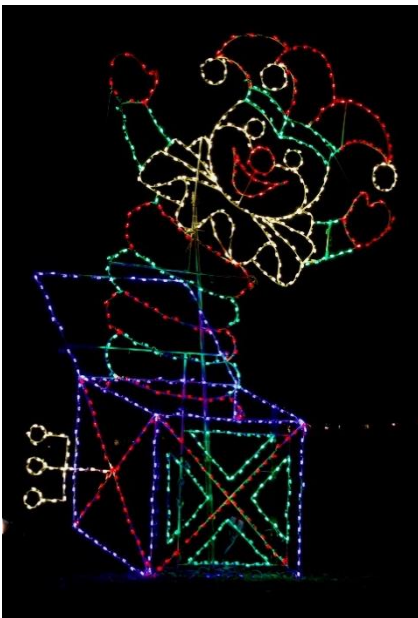

Rented / Not Available

“Kyler,” The Giant Male Rocking Horse (Restrung for 2020)

“Alyssa,” The Giant Female Rocking Horse (Restrung for 2020)

Rented / Not Available

Giant Nativity Scene

Rented / Not Available

Gingerbread House & Occupants (Restrung for 2020)

Rented / Not Available

9' Tall Elf with Box of Lights (New for 2020)

10' Large Zoo Monkey on Gift

Rented / Not Available

Giant 16' Tall Waving Santa (Animated – 3 arms)

Christmas Rocks Scene (*Animated*)

Large Santa & Reindeer Scene

Giant 17' Jack in the Box (*Animated*)

Large 9' Stocking being filled by Elves (*animated in 5 Sections*)

Reindeer Snowplow Scene

(Animated in 4 Sections) (New for 2020!)

Field of 20 Multicolored 6' Trees (New for 2020!)

8' Waving Snowman (Animated - 3 Arms) (Restrung for 2020)

Large 9'x14' Elves Decorating a Gift

18' Wide, Bright RGB Color Changing, Multi Program 'Merry Christmas' Sign (New for 2020!)