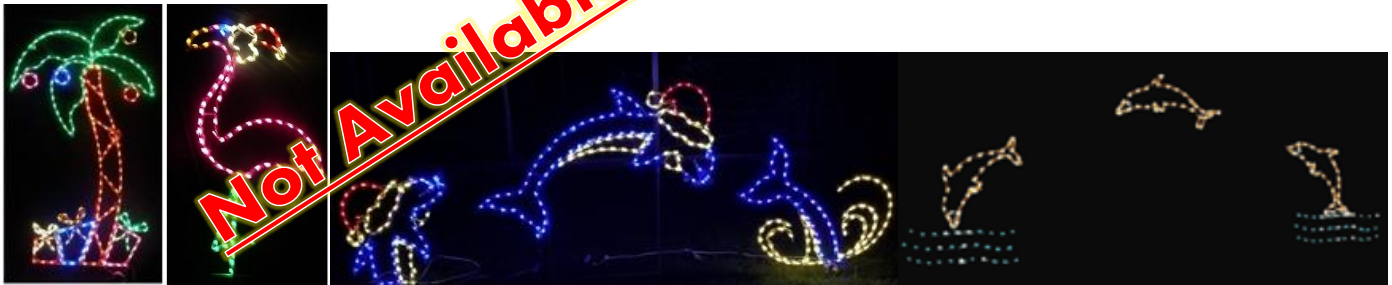

$1,000 Sponsorship: WATER SCENE:

Includes Sponsor sign with your logo, listed as a specialty sponsor on our website and social media

2 Palm Trees (one 10', one 6'), 1 flamingo, 1 giant dolphin jumping, 1 smaller dolphin jumping, Blue lights to create water look, also to include: